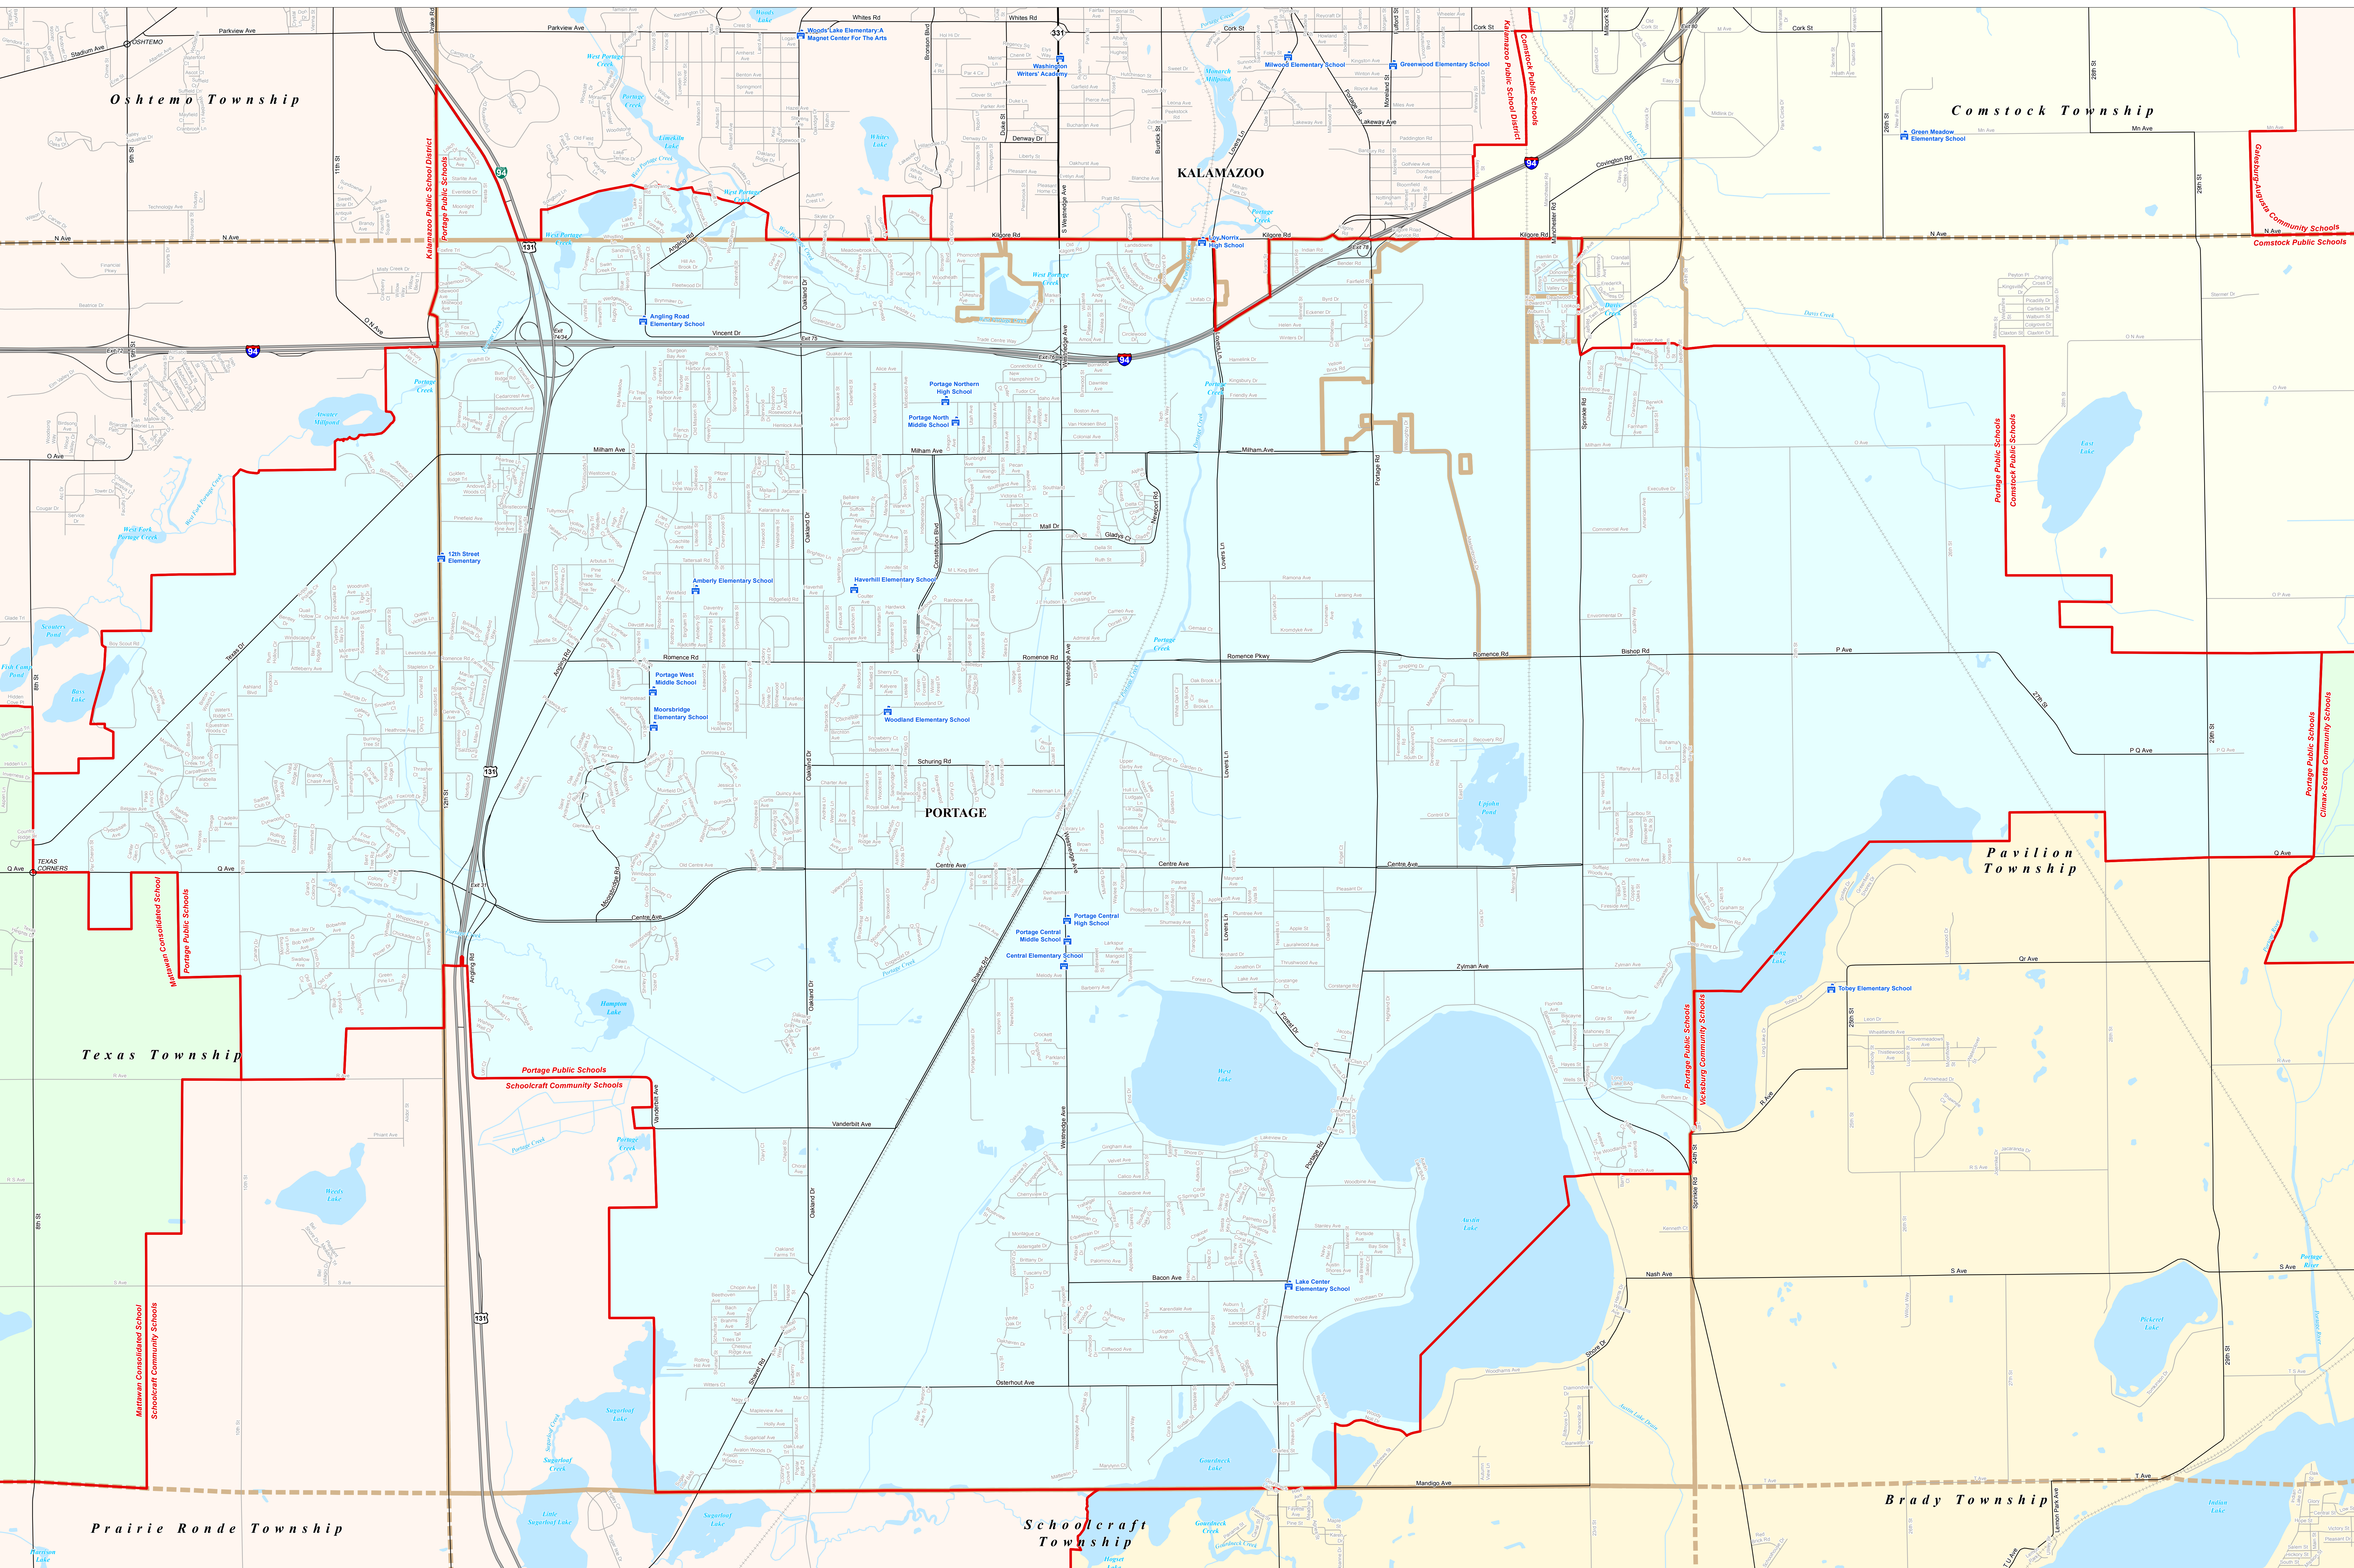

PORTAGE PUBLIC SCHOOLS

Kalamazoo RESA

0 0.25 0.5 1 Miles

All information presented in this publication is in the public domain and may be reproduced, reprinted, and redistributed as desired.

Legend	
School District	School
County	Water Feature
City	Railroad
Township	River, Stream, or Drain
Village	Freeway
Census Designated Place	Highway
	Primary Road
	Local Road